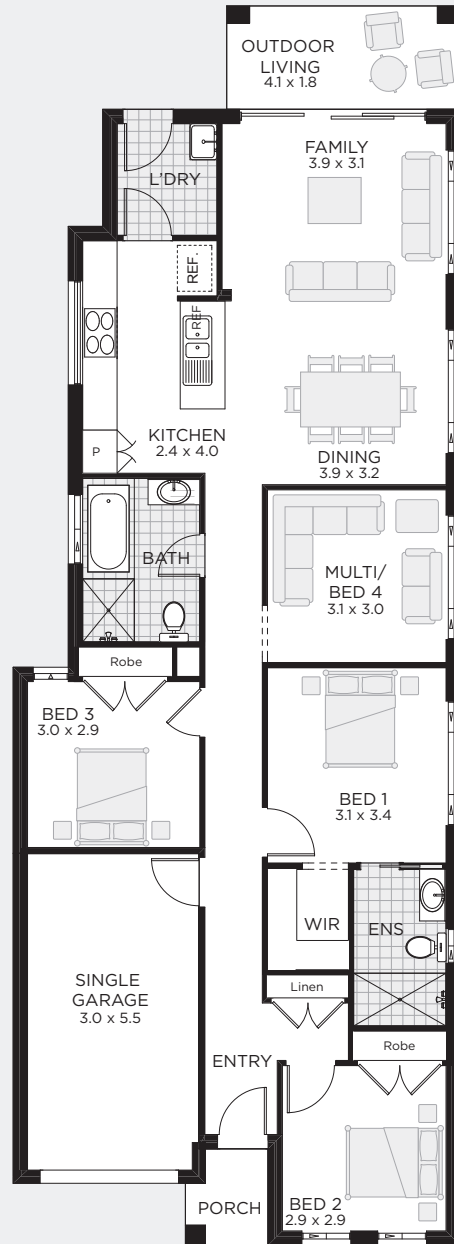

championhomes.com.au

**CHAMPION
HOMES**

SOLANO 148

OUTDOOR LIVING / MULTI-BED 4

TO FIT LOT SIZE

9m

BED 3
BATH 2
CARS 1

Sq 16
Sqm 147.70
Width 7.79m
Depth 21.59m

CONTEMPORARY

MODERN

BAYVIEW

For more information
1800 118 747

championhomes.com.au

SOLANO 160

THEATRE / OUTDOOR LIVING

TO FIT LOT SIZE
10m

BED 3
BATH 2
CARS 1

Sq 17.5
Sqm 160.63
Width 8.63m
Depth 21.35m

CONTEMPORARY

MODERN

BAYVIEW

For more information
1800 118 747

championhomes.com.au

SOLANO 177

THEATRE / OUTDOOR LIVING

TO FIT LOT SIZE
10m

BED 4
BATH 2
CARS 1

Sq 19
Sqm 177.14
Width 8.63m
Depth 23.39m

CONTEMPORARY

MODERN

BAYVIEW

For more information
1800 118 747