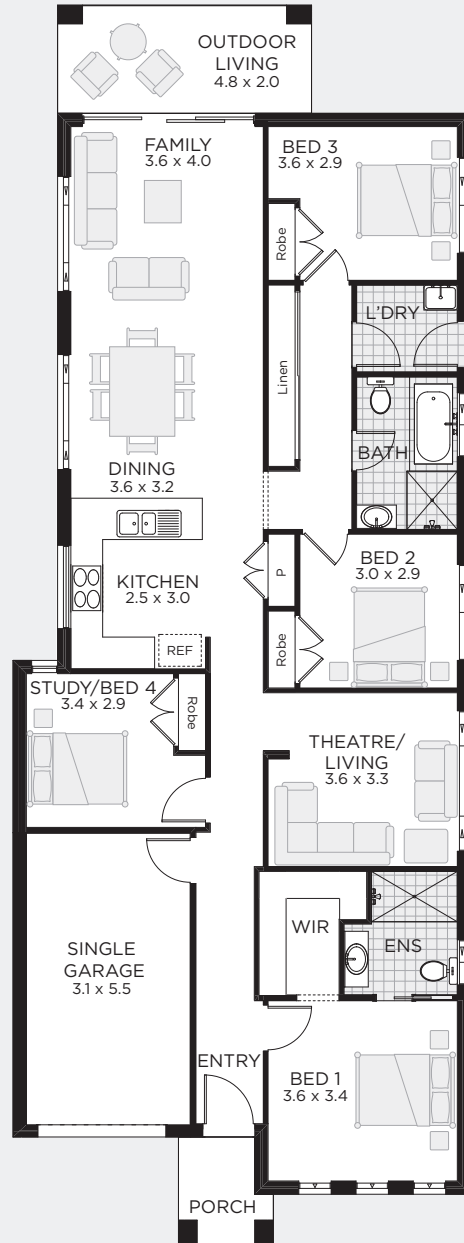

SOLANO

SINGLE STOREY DESIGN

BAYVIEW FACADE

CHAMPION
HOMES

SOLANO 120

OUTDOOR LIVING

TO FIT LOT SIZE

9m

championhomes.com.au

**CHAMPION
HOMES**

SOLANO 148

OUTDOOR LIVING / MULTI-BED 4

TO FIT LOT SIZE

9m

BED 3
BATH 2
CARS 1

Sq 16
Sqm 147.70
Width 7.79m
Depth 21.59m

BED 3
BATH 2
CARS 1

Sq 17.5
Sqm 160.63
Width 8.63m
Depth 21.35m

CONTEMPORARY

MODERN

BAYVIEW

For more information
1800 118 747

championhomes.com.au

SOLANO 177

THEATRE / OUTDOOR LIVING

TO FIT LOT SIZE
10m

BED 4
BATH 2
CARS 1

Sq 19
Sqm 177.14
Width 8.63m
Depth 23.39m

CONTEMPORARY

MODERN

BAYVIEW

For more information
1800 118 747