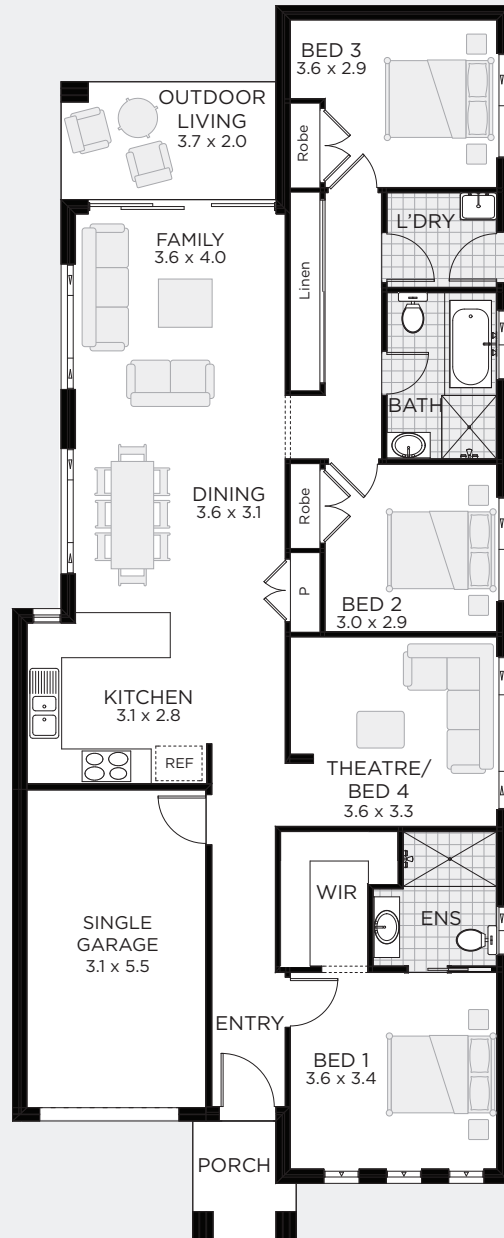

championhomes.com.au

**CHAMPION
HOMES**

SOLANO 148

OUTDOOR LIVING / MULTI-BED 4

TO FIT LOT SIZE

9m

BED 3
BATH 2
CARS 1

Sq 16
Sqm 147.70
Width 7.79m
Depth 21.59m

CONTEMPORARY

MODERN

BAYVIEW

For more information
1800 118 747

championhomes.com.au

SOLANO 160

THEATRE / OUTDOOR LIVING

TO FIT LOT SIZE
10m

BED 3
BATH 2
CARS 1

Sq 17.5
Sqm 160.63
Width 8.63m
Depth 21.35m

CONTEMPORARY

MODERN

BAYVIEW

For more information
1800 118 747

championhomes.com.au

SOLANO 177

THEATRE / OUTDOOR LIVING

TO FIT LOT SIZE
10m

BED 4
BATH 2
CARS 1

Sq 19
Sqm 177.14
Width 8.63m
Depth 23.39m

CONTEMPORARY

MODERN

BAYVIEW

For more information
1800 118 747