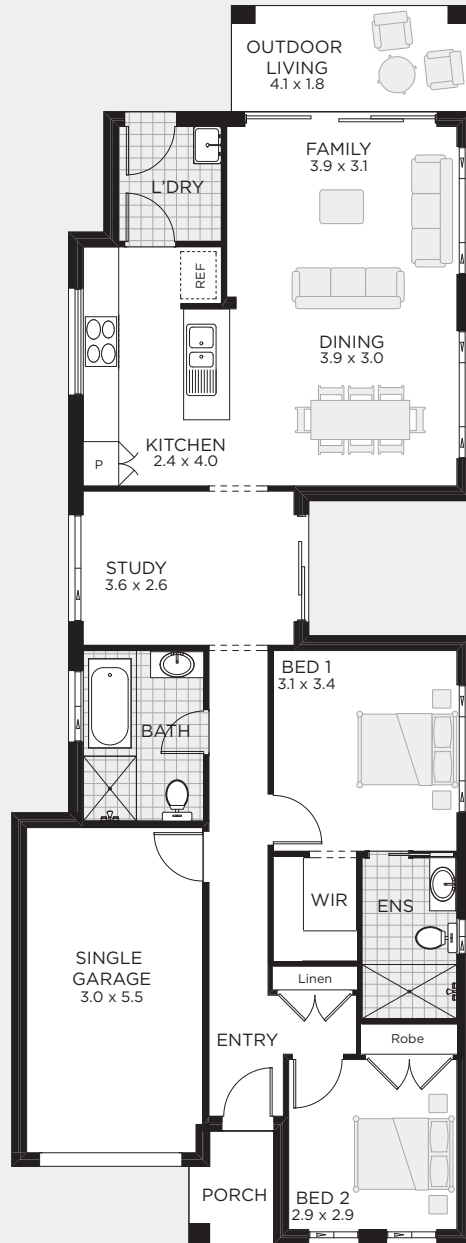

SOLANO

SINGLE STOREY DESIGN

BAYVIEW FACADE

CHAMPION
HOMES

SOLANO 120

OUTDOOR LIVING

TO FIT LOT SIZE

9m

BED 2
BATH 2
CARS 1

Sq 13
Sqm 120.10
Width 7.79m
Depth 18.23m

CONTEMPORARY

MODERN

BAYVIEW

For more information
1800 118 747

championhomes.com.au

SOLANO 134

OUTDOOR LIVING / STUDY

TO FIT LOT SIZE
9m

BED 2
BATH 2
CARS 1

Sq 14.5
Sqm 133.90
Width 7.79m
Depth 20.99m

CONTEMPORARY

MODERN

BAYVIEW

For more information
1800 118 747

championhomes.com.au

**CHAMPION
HOMES**

SOLANO 148

OUTDOOR LIVING / MULTI-BED 4

TO FIT LOT SIZE

9m

BED 3
BATH 2
CARS 1

Sq 16
Sqm 147.70
Width 7.79m
Depth 21.59m