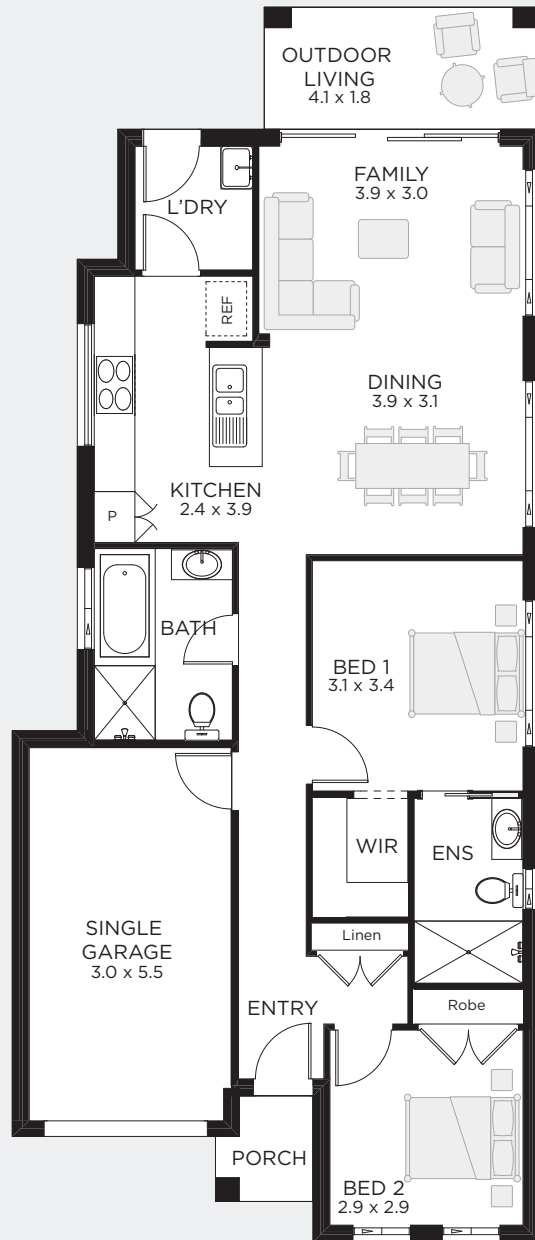

SOLANO

SINGLE STOREY DESIGN

BAYVIEW FACADE

CHAMPION
HOMES

SOLANO 120

OUTDOOR LIVING

TO FIT LOT SIZE

9m

BED 2
BATH 2
CARS 1

Sq 13
Sqm 120.10
Width 7.79m
Depth 18.23m

CONTEMPORARY

MODERN

BAYVIEW

For more information
1800 118 747

championhomes.com.au

SOLANO 134

OUTDOOR LIVING / STUDY

TO FIT LOT SIZE
9m

BED 2
BATH 2
CARS 1

Sq 14.5
Sqm 133.90
Width 7.79m
Depth 20.99m

CONTEMPORARY

MODERN

BAYVIEW

For more information
1800 118 747

championhomes.com.au

**CHAMPION
HOMES**

SOLANO 148

OUTDOOR LIVING / MULTI-BED 4

TO FIT LOT SIZE

9m

BED 3
BATH 2
CARS 1

Sq 16
Sqm 147.70
Width 7.79m
Depth 21.59m