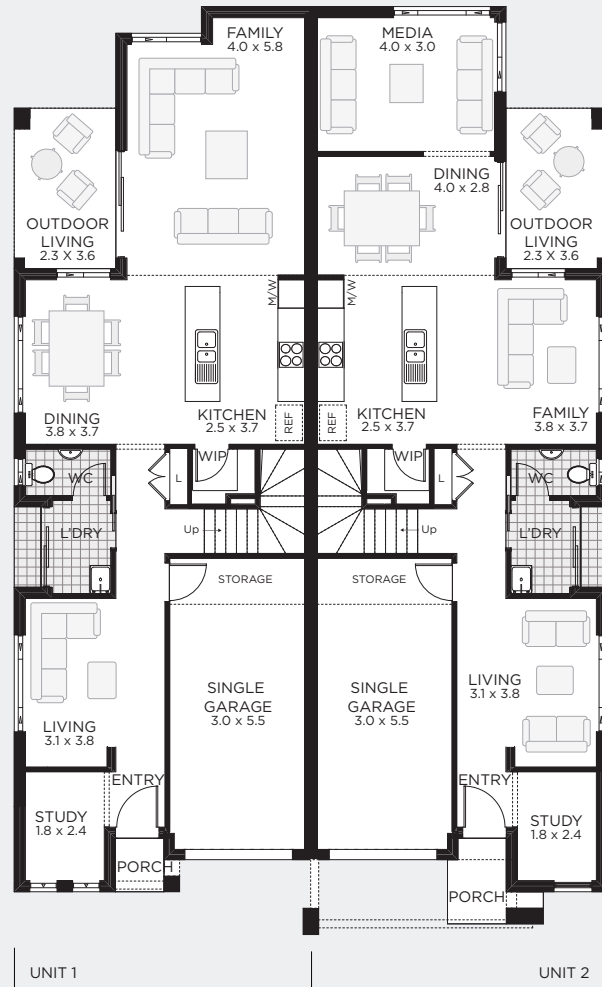

TOSCANO

DUPLEX DOUBLE STOREY
DESIGN

TOSCANO FACADE

TOSCANO

DUPLEX - OUTDOOR LIVING / STUDY / UNIT 2 - MEDIA

Width 13.31m
Depth 20.82m

UNIT 1

BED 4
BATH 2.5
CARS 1

Sq 21
Sqm 198.60

UNIT 2

BED 4
BATH 2.5
CARS 1

Sq 22.5
Sqm 209.65

TOSCANO

For more information
1300 136 200

championhomes.com.au

**CHAMPION
HOMES**