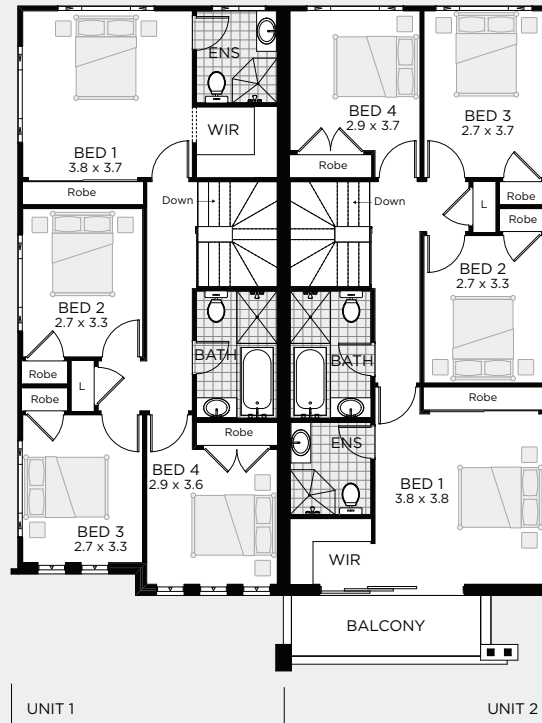

TOSCANO

DUPLEX DOUBLE STOREY
DESIGN

TOSCANO FACADE

TOSCANO

DUPLEX - OUTDOOR LIVING / STUDY / UNIT 2 - MEDIA

Width 13.31m
Depth 20.82m

UNIT 1

BED 4
BATH 2.5
CARS 1

Sq 21
Sqm 198.60

UNIT 2

BED 4
BATH 2.5
CARS 1

Sq 22.5
Sqm 209.65

TOSCANO

For more information
1300 136 200

championhomes.com.au

**CHAMPION
HOMES**