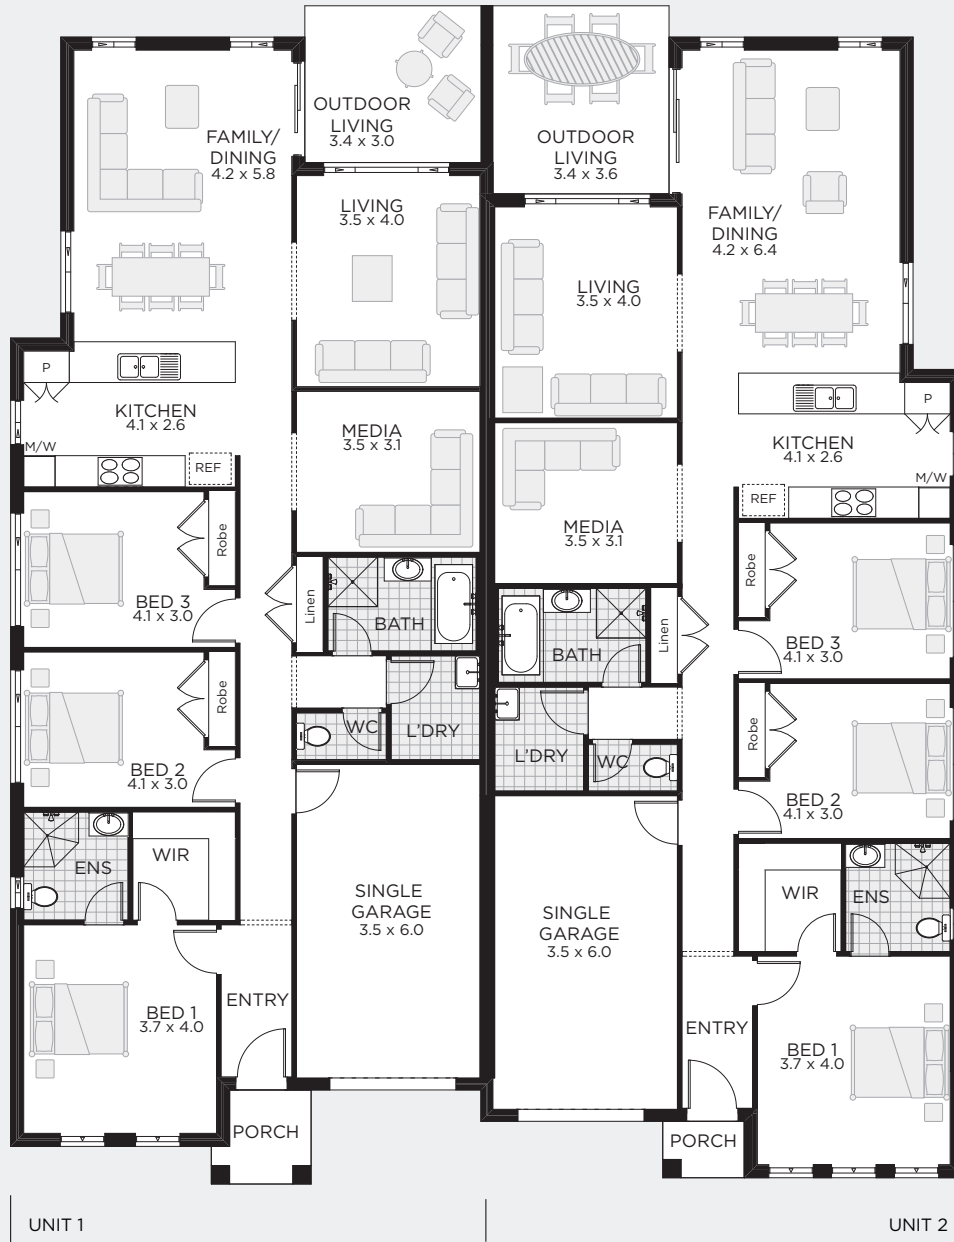

SHIPLEY

DUPLEX SINGLE STOREY
DESIGN

SHIPLEY FACADE

CHAMPION
HOMES

SHIPLEY

OUTDOOR LIVING / MEDIA

Width 18.23m
Depth 22.55m

UNIT 1

BED	3	Sq	20
BATH	2	Sqm	188.35
CARS	1		

UNIT 2

BED	3	Sq	20.5
BATH	2	Sqm	190.85
CARS	1		

SHIPLEY

For more information
1300 136 200

championhomes.com.au