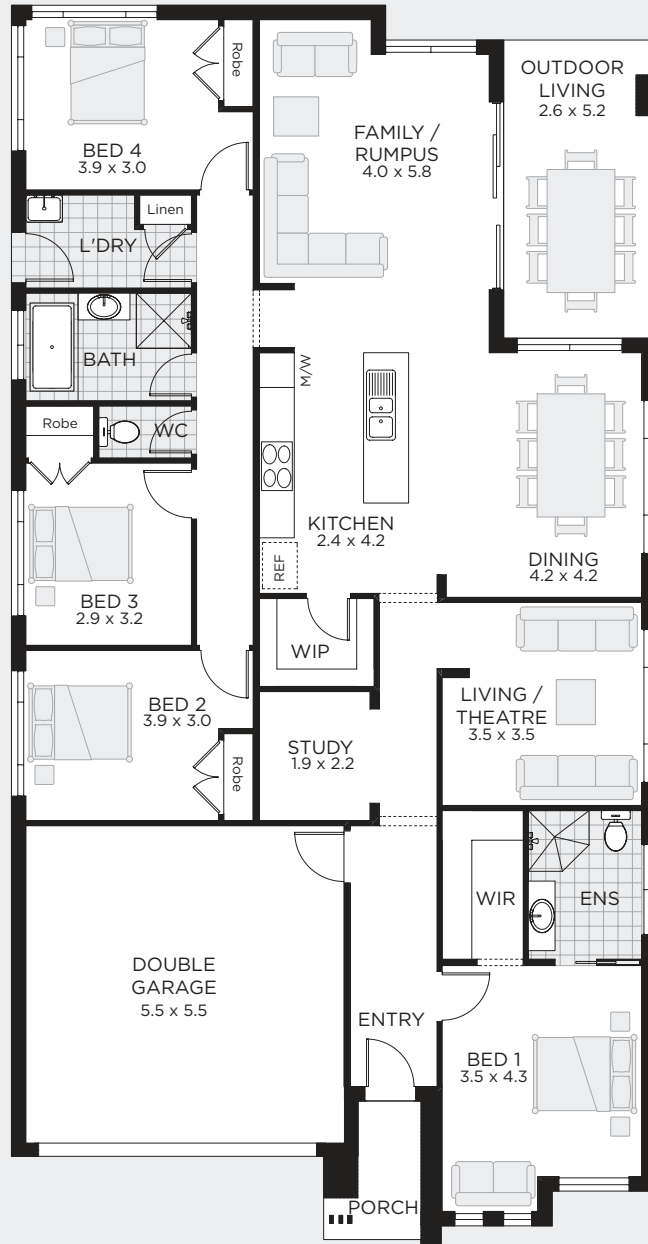

# NOVARA 215

OUTDOOR LIVING / STUDY / THEATRE / RUMPUS

TO FIT LOT SIZE  
**12.5m**

<b>BED</b>	<b>4</b>	Sq	23
<b>BATH</b>	<b>2</b>	Sqm	214.57
<b>CARS</b>	<b>2</b>	Width	10.67m
		Depth	21.47m

ASSENT

ASPIRE

CITY

# NOVARA 225

OUTDOOR LIVING / STUDY / THEATRE / RUMPUS

TO FIT LOT SIZE  
**13m**

<b>BED</b>	<b>4</b>	Sq	24
<b>BATH</b>	<b>2</b>	Sqm	225.54
<b>CARS</b>	<b>2</b>	Width	11.15m
		Depth	21.47m

ASCENT

ASPIRE

CITY