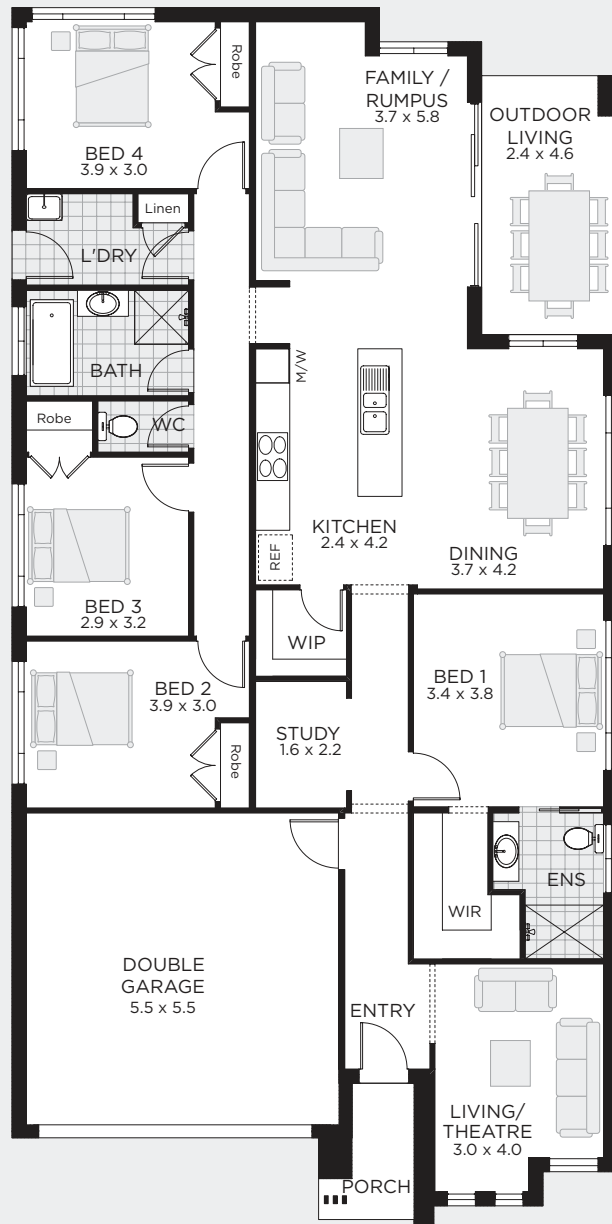

# NOVARA

SINGLE STOREY DESIGN

CITY FACADE

  
**CHAMPION**  
HOMES

# NOVARA 215

OUTDOOR LIVING / STUDY / THEATRE / RUMPUS

TO FIT LOT SIZE  
**12.5m**

<b>BED</b>	<b>4</b>	Sq	23
<b>BATH</b>	<b>2</b>	Sqm	214.57
<b>CARS</b>	<b>2</b>	Width	10.67m
		Depth	21.47m

ASSENT

ASPIRE

CITY

# NOVARA 225

OUTDOOR LIVING / STUDY / THEATRE / RUMPUS

TO FIT LOT SIZE  
**13m**

<b>BED</b>	<b>4</b>	Sq	24
<b>BATH</b>	<b>2</b>	Sqm	225.54
<b>CARS</b>	<b>2</b>	Width	11.15m
		Depth	21.47m

ASCENT

ASPIRE

CITY