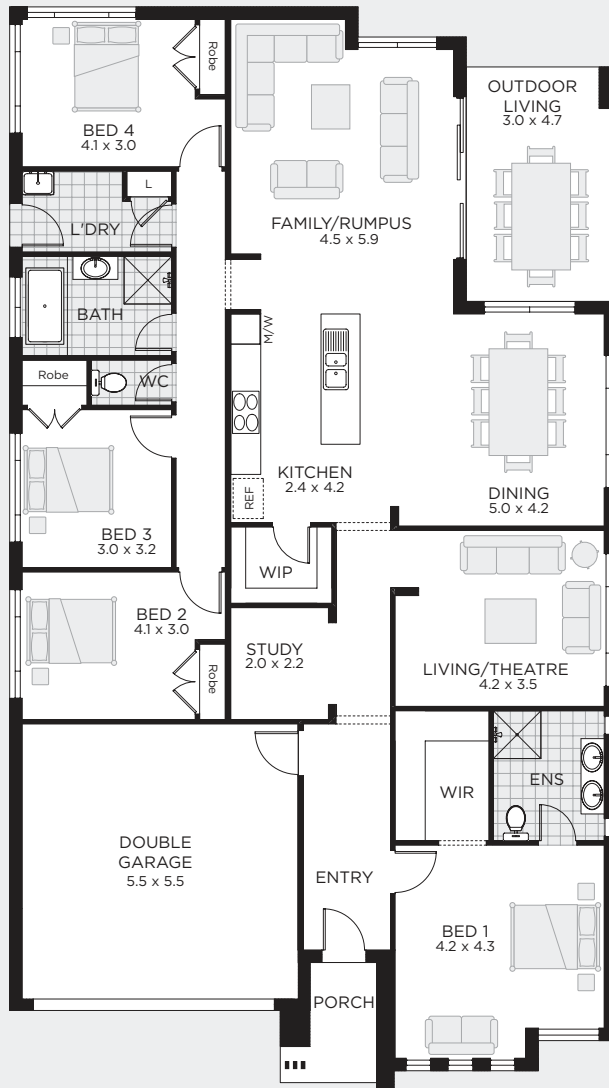

# NOVARA

SINGLE STOREY DESIGN

HAMPTONS FACADE

**CHAMPION**  
HOMES

ON DISPLAY  
at COLEBEE

# NOVARA 245

OUTDOOR LIVING / STUDY

TO FIT LOT SIZE  
**14m**

**BED 4**  
**BATH 2**  
**CARS 2**

Sq 26.5  
Sqm 245.38  
Width 12.11m  
Depth 21.59m

ASCENT

ASPIRE

CONTEMPORARY

# NOVARA 264

OUTDOOR LIVING / STUDY

TO FIT LOT SIZE  
**15m**

**BED 4**  
**BATH 2**  
**CARS 2**

Sq 28  
Sqm 263.58  
Width 13.07m  
Depth 21.83m

ASCENT

ASPIRE

CONTEMPORARY