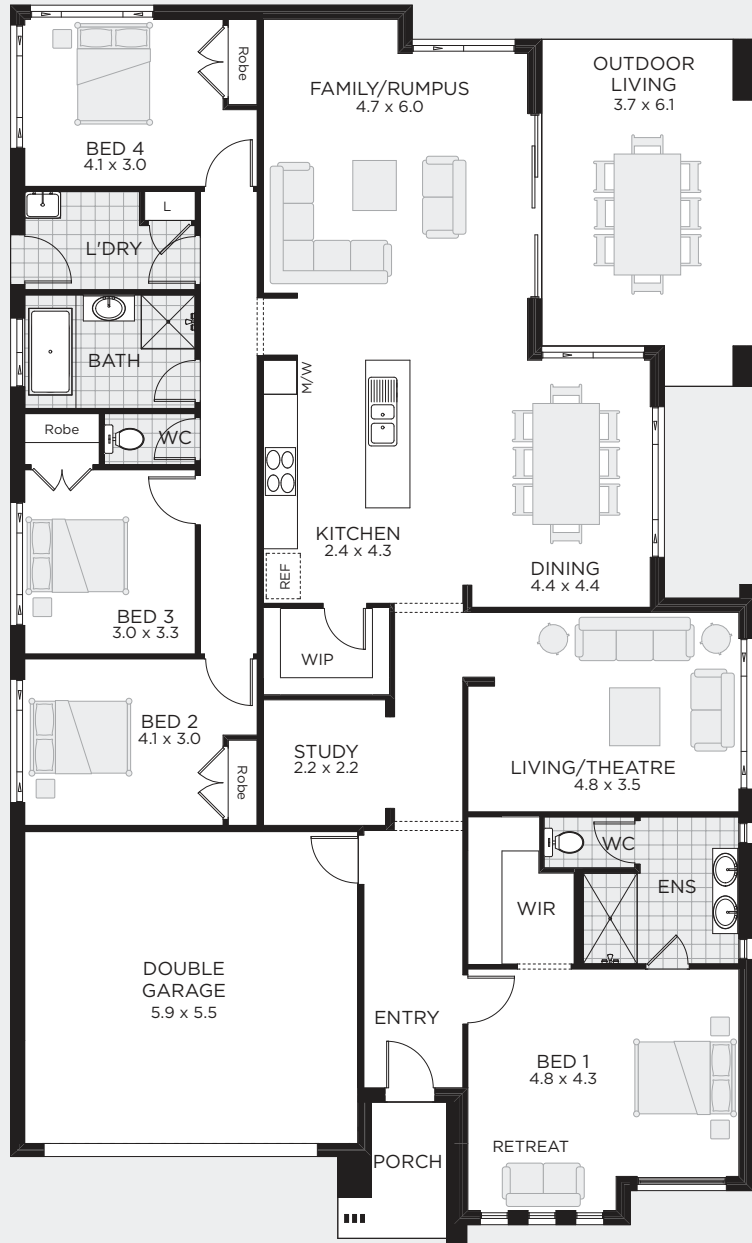

# NOVARA 245

OUTDOOR LIVING / STUDY

TO FIT LOT SIZE  
**14m**

**BED 4**  
**BATH 2**  
**CARS 2**

Sq 26.5  
Sqm 245.38  
Width 12.11m  
Depth 21.59m

ASCENT

ASPIRE

CONTEMPORARY

# NOVARA 264

OUTDOOR LIVING / STUDY

TO FIT LOT SIZE  
**15m**

**BED 4**  
**BATH 2**  
**CARS 2**

Sq 28  
Sqm 263.58  
Width 13.07m  
Depth 21.83m

ASCENT

ASPIRE

CONTEMPORARY