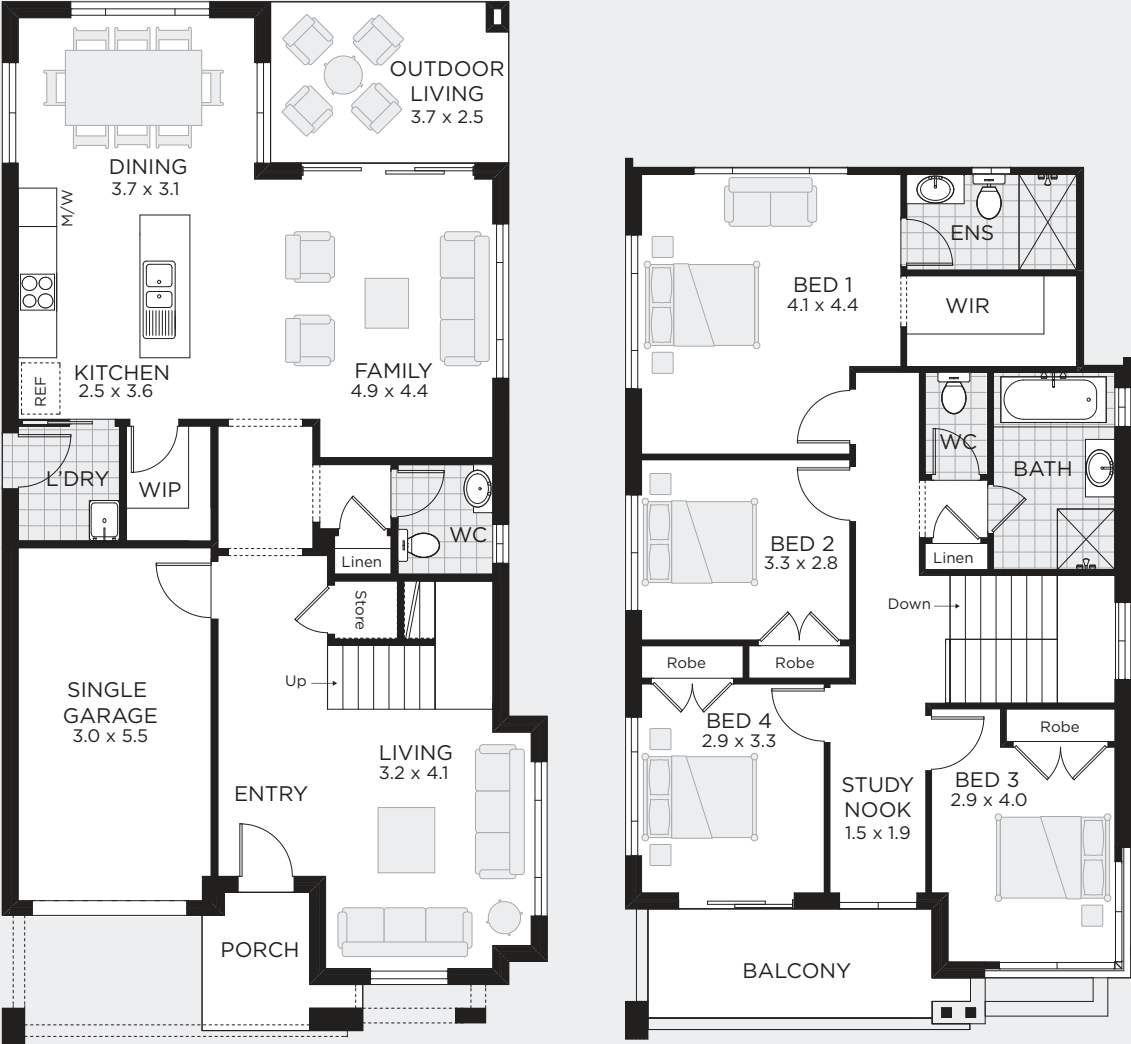

# TOSCANO

DOUBLE STOREY DESIGN

MODERN FACADE

**CHAMPION**  
HOMES

# TOSCANO 224

OUTDOOR LIVING / STUDY NOOK

TO FIT LOT SIZE  
**11m**

<b>BED</b>	<b>4</b>	Sq	24
<b>BATH</b>	<b>2.5</b>	Sqm	224.31
<b>CARS</b>	<b>1</b>	Width	8.51m
		Depth	16.31m

ASCENT

CONTEMPORARY

MODERN

VOGUE

# TOSCANO 244

OUTDOOR LIVING / STUDY / RUMPUS

TO FIT LOT SIZE  
**11m**

**BED 4**  
**BATH 2.5**  
**CARS 1**

Sq 26  
Sqm 244.10  
Width 8.51m  
Depth 17.75m

ASCENT

CONTEMPORARY

MODERN

# TOSCANO 271

OUTDOOR LIVING / STUDY / RUMPUS / MEDIA

TO FIT LOT SIZE  
**11m**

**BED 4**  
**BATH 3**  
**CARS 1**

Sq 29  
Sqm 271.14  
Width 8.51m  
Depth 21.35m

ASCENT

CONTEMPORARY

MODERN