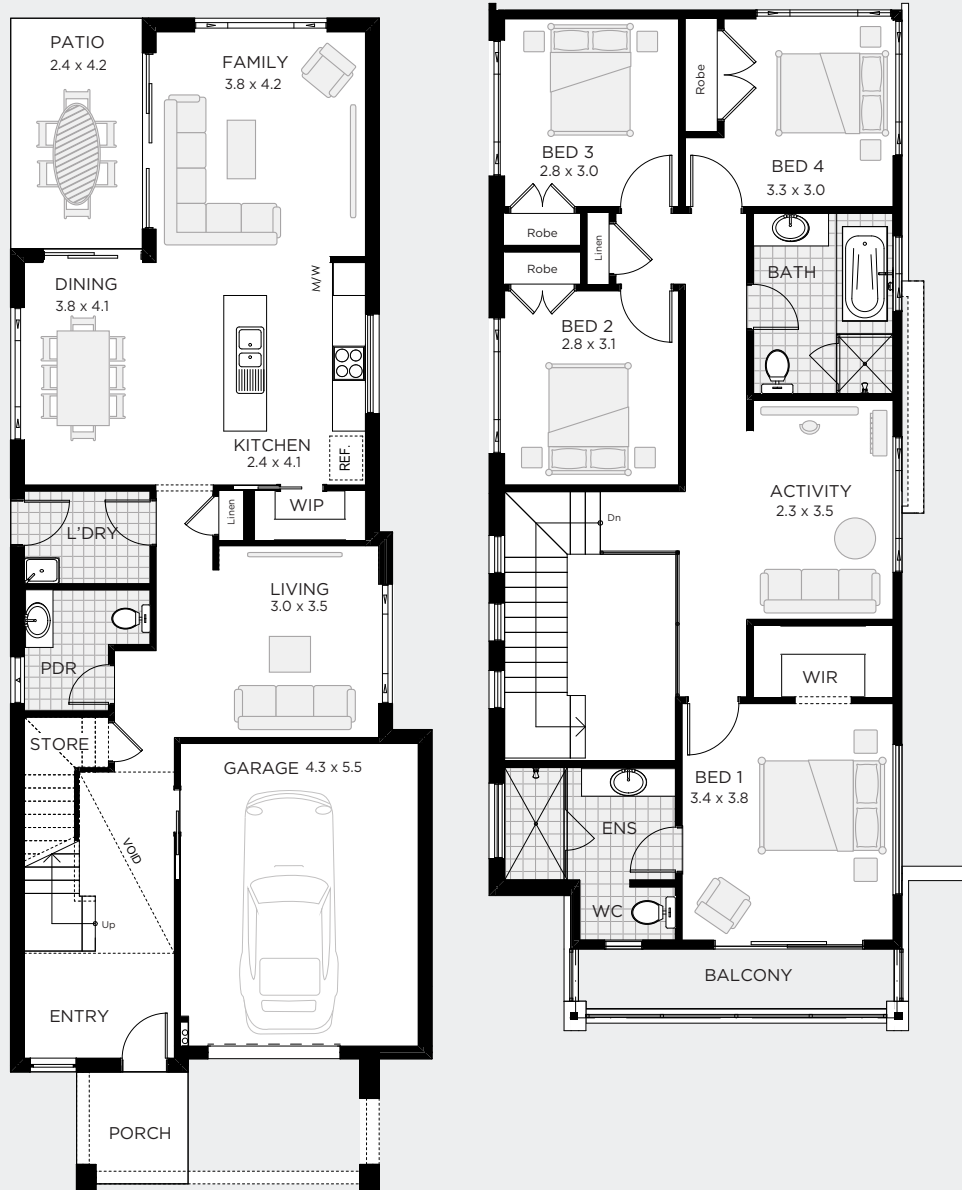

# FREEDOM NOVA 243

CORAL FACADE

The Freedom Nova 243 is part of our 'Freedom Collection' of homes.

The freedom Collection delivers you **more home for less money**, more choice with less compromise and more freedom to live the lifestyle you want with less hassle.

## ALTERNATE FACADES

CLASSIC

CUBE

HAMPTONS

SEASPRAY

VANTAGE

FREEDOM  
NOVA 243

TO FIT LOT WIDTH

**9m**

Width 7.67m  
Depth 21.35m  
Sq<sub>m</sub> 243  
Sq 26

BED 4  
BATH 2.5  
CARS 1

ALTERNATE  
FLOORPLAN  
SIZES

**UPGRADE OPTIONS**

**FAMILY, DINING & OUTDOOR LIVING UPGRADE**

**OUTDOOR LIVING ONLY**

**STUDY / LIVING UPGRADE**

**GUEST / LIVING UPGRADE**

**ENSUITE UPGRADE**

**PDR ROOM UPGRADE**