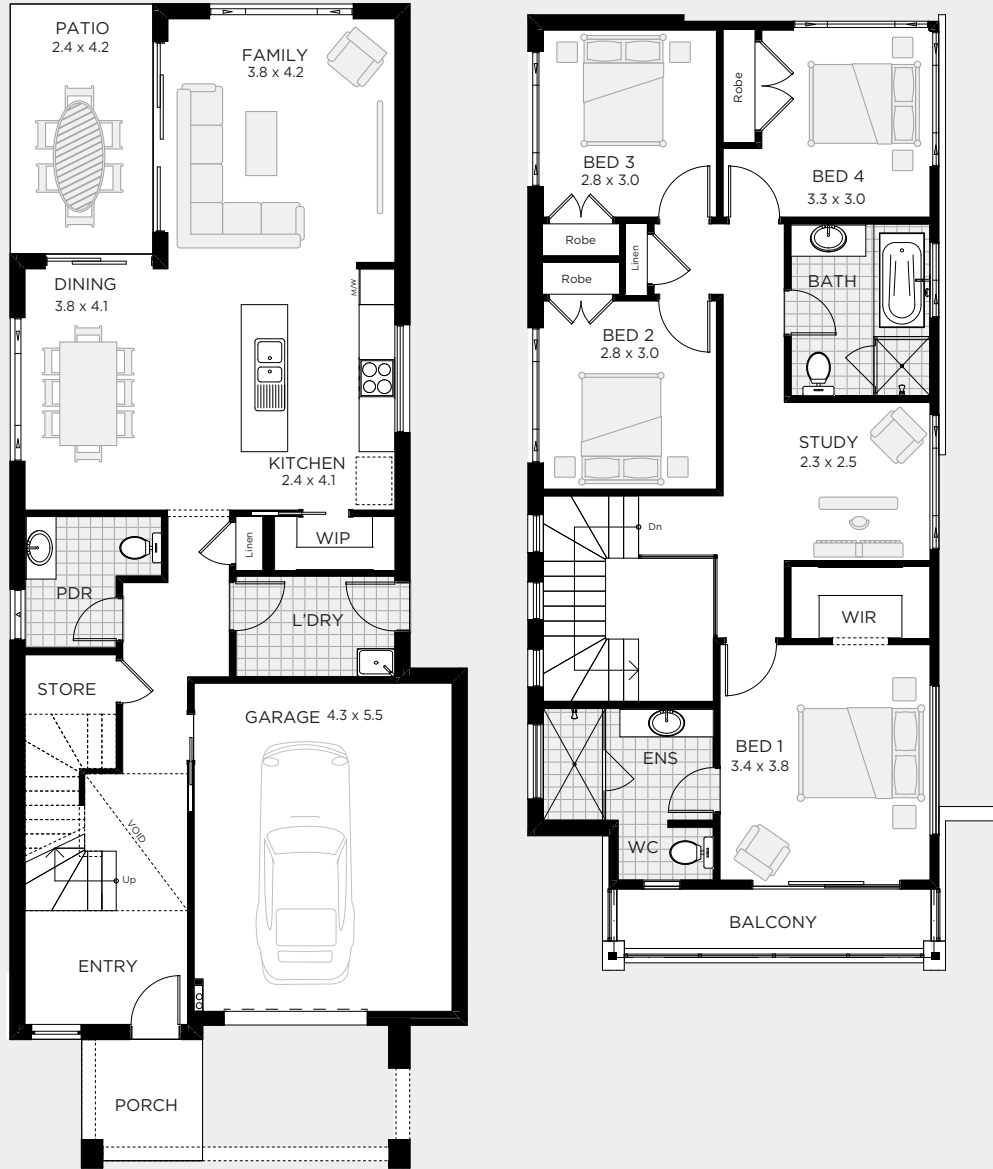

9m

Width 7.67m  
Depth 19.55m  
Sqm 223  
Sq 24

BED 4  
BATH 2.5  
CARS 1

ALTERNATE  
FLOORPLAN  
SIZES

FLOOR PLAN

UPGRADE OPTIONS

FAMILY, DINING &  
OUTDOOR LIVING UPGRADE

OUTDOOR LIVING ONLY