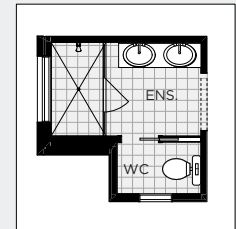

ENSUITE UPGRADE