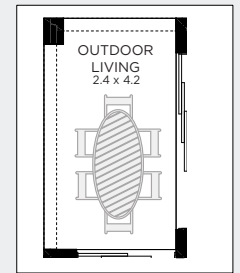

9m

Width 7.67m  
Depth 19.55m  
Sqm 206  
Sq 22

BED 3  
BATH 2.5  
CARS 1

ALTERNATE  
FLOORPLAN  
SIZES

FLOOR PLAN

UPGRADE OPTIONS

FAMILY, DINING &  
OUTDOOR LIVING UPGRADE

OUTDOOR LIVING ONLY