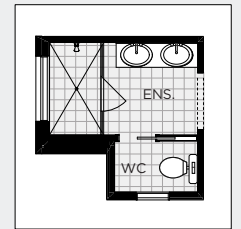

ENSUITE UPGRADE