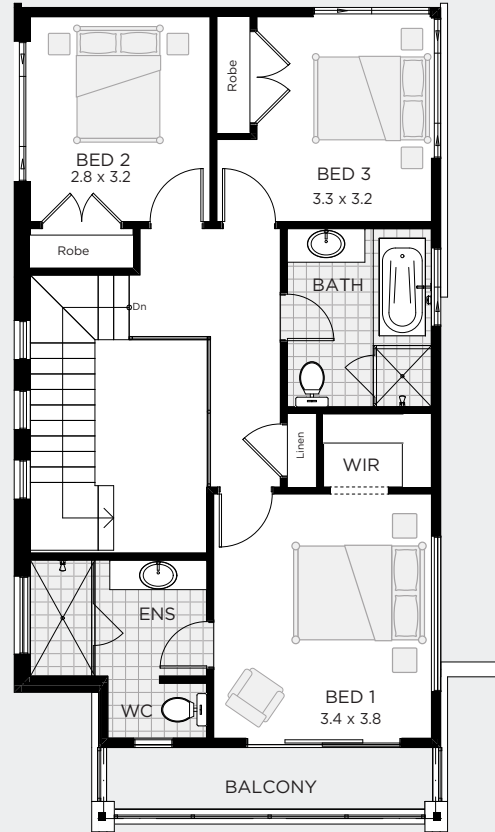

9m

Width 7.67m  
Depth 19.55m  
Sqm 206  
Sq 22

BED 3  
BATH 2.5  
CARS 1

ALTERNATE  
FLOORPLAN  
SIZES

FLOOR PLAN

UPGRADE OPTIONS

FAMILY, DINING &  
OUTDOOR LIVING UPGRADE

OUTDOOR LIVING ONLY