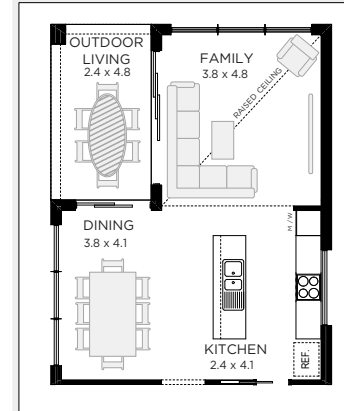

9m

Width 7.67  
Depth 21.95m  
Sqm 252  
Sq 27

BED 4  
BATH 2.5  
CARS 1

ALTERNATE  
FLOORPLAN  
SIZES

FLOOR PLAN

UPGRADE OPTIONS

FAMILY, DINING &  
OUTDOOR LIVING UPGRADE

OUTDOOR LIVING ONLY

STUDY / LIVING UPGRADE

GUEST / LIVING UPGRADE

ENSUITE UPGRADE

PDR ROOM UPGRADE