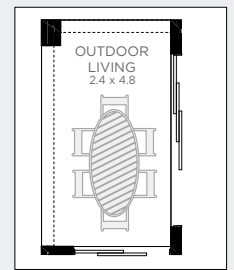

9m

Width 7.67  
Depth 21.95m  
Sqm 252  
Sq 27

BED 4  
BATH 2.5  
CARS 1

ALTERNATE  
FLOORPLAN  
SIZES

FLOOR PLAN

UPGRADE OPTIONS

FAMILY, DINING &  
OUTDOOR LIVING UPGRADE

OUTDOOR LIVING ONLY