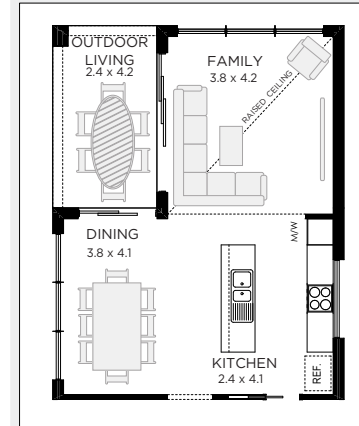

9m

Width 7.67m  
Depth 21.35m  
Sq<sub>m</sub> 220  
Sq 24

BED 3  
BATH 2.5  
CARS 1

ALTERNATE  
FLOORPLAN  
SIZES

FLOOR PLAN

UPGRADE OPTIONS

FAMILY, DINING &  
OUTDOOR LIVING UPGRADE

OUTDOOR LIVING ONLY

ENSUITE UPGRADE

PDR ROOM UPGRADE

GUEST / LIVING UPGRADE