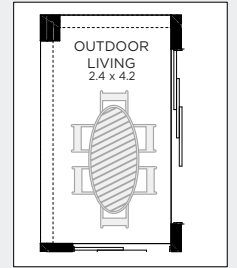

9m

Width 7.67m  
Depth 19.55m  
Sqm 223  
Sq 24

BED 4  
BATH 2.5  
CARS 1

ALTERNATE  
FLOORPLAN  
SIZES

FLOOR PLAN

UPGRADE OPTIONS

FAMILY, DINING &  
OUTDOOR LIVING UPGRADE

OUTDOOR LIVING ONLY