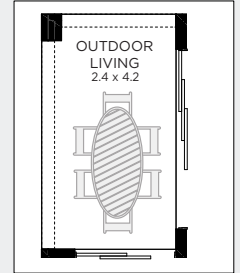

9m

Width 7.67m  
Depth 21.35m  
Sq<sub>m</sub> 220  
Sq 24

BED 3  
BATH 2.5  
CARS 1

ALTERNATE  
FLOORPLAN  
SIZES

FLOOR PLAN

UPGRADE OPTIONS

FAMILY, DINING &  
OUTDOOR LIVING UPGRADE

OUTDOOR LIVING ONLY