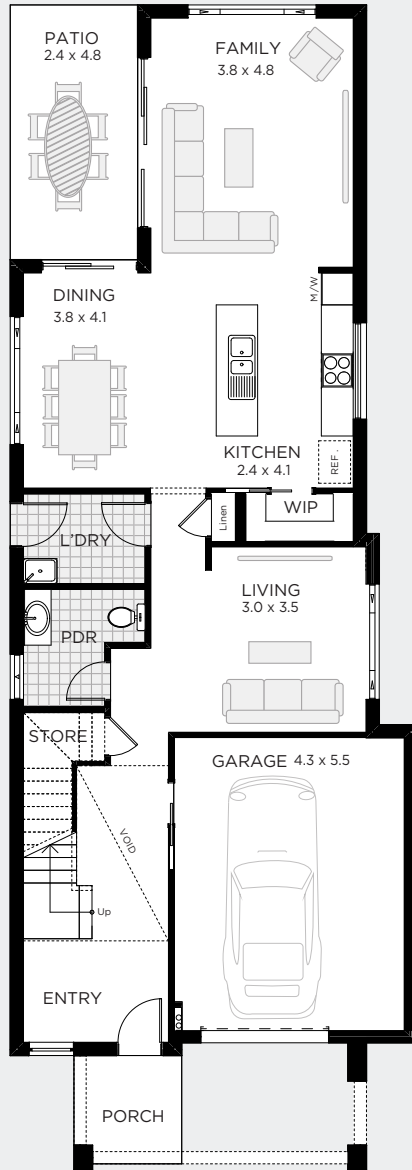

## ALTERNATE FACADES

CLASSIC

CORAL

CUBE

HAMPTONS

SEASPRAY

FREEDOM  
NOVA 252

TO FIT LOT WIDTH

9m

Width 7.67  
Depth 21.95m  
Sqm 252  
Sq 27

BED 4  
BATH 2.5  
CARS 1

ALTERNATE  
FLOORPLAN  
SIZES

FLOOR PLAN

UPGRADE OPTIONS

FAMILY, DINING &  
OUTDOOR LIVING UPGRADE

OUTDOOR LIVING ONLY

STUDY / LIVING UPGRADE

GUEST / LIVING UPGRADE

ENSUITE UPGRADE

PDR ROOM UPGRADE