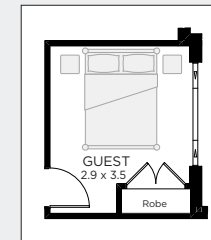

GUEST / LIVING UPGRADE