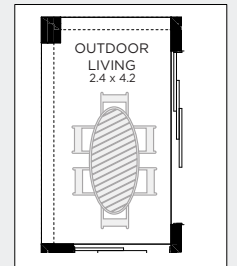

**9m**

Width 7.67m  
Depth 21.35m  
Sq<sub>m</sub> 243  
Sq 26

BED 4  
BATH 2.5  
CARS 1

ALTERNATE  
FLOORPLAN  
SIZES

**UPGRADE OPTIONS**

**FAMILY, DINING & OUTDOOR LIVING UPGRADE**

**OUTDOOR LIVING ONLY**