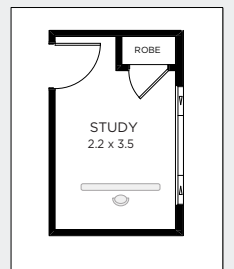

STUDY / LIVING UPGRADE