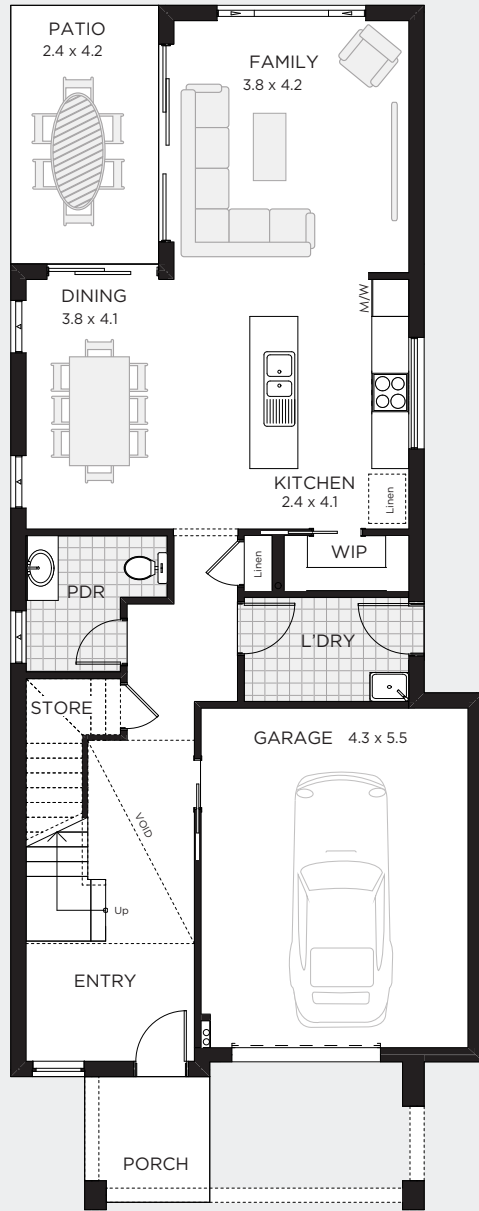

9m

Width 7.67  
Depth 21.95m  
Sqm 252  
Sq 27

BED 4  
BATH 2.5  
CARS 1

ALTERNATE  
FLOORPLAN  
SIZES

FLOOR PLAN

UPGRADE OPTIONS

FAMILY, DINING &  
OUTDOOR LIVING UPGRADE

OUTDOOR LIVING ONLY

9m

Width 7.67m  
Depth 19.55m  
Sqm 223  
Sq 24

BED 4  
BATH 2.5  
CARS 1

ALTERNATE  
FLOORPLAN  
SIZES

FLOOR PLAN

UPGRADE OPTIONS

FAMILY, DINING &  
OUTDOOR LIVING UPGRADE

OUTDOOR LIVING ONLY

## ALTERNATE FACADES

CLASSIC

CORAL

HAMPTONS

SEASPRAY

VANTAGE

FREEDOM  
NOVA 206

TO FIT LOT WIDTH

9m

Width 7.67m  
Depth 19.55m  
Sqm 206  
Sq 22

BED 3  
BATH 2.5  
CARS 1

ALTERNATE  
FLOORPLAN  
SIZES

FLOOR PLAN

UPGRADE OPTIONS

FAMILY, DINING &  
OUTDOOR LIVING UPGRADE

OUTDOOR LIVING ONLY