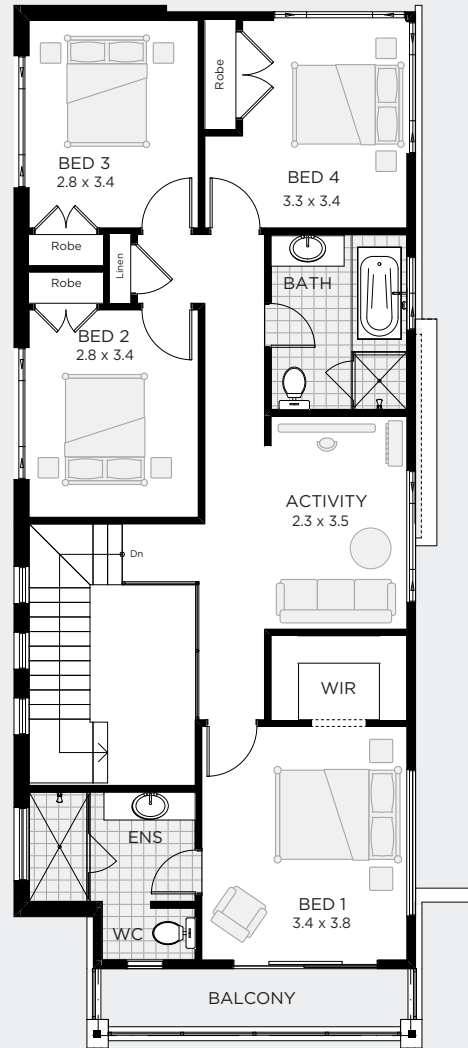

9m

Width 7.67  
Depth 21.95m  
Sqm 252  
Sq 27

BED 4  
BATH 2.5  
CARS 1

ALTERNATE  
FLOORPLAN  
SIZES

FLOOR PLAN

UPGRADE OPTIONS

FAMILY, DINING &  
OUTDOOR LIVING UPGRADE

OUTDOOR LIVING ONLY

STUDY / LIVING UPGRADE

GUEST / LIVING UPGRADE

ENSUITE UPGRADE

PDR ROOM UPGRADE