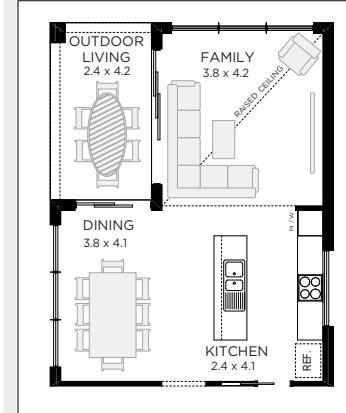

9m

Width 7.67m  
Depth 19.55m  
Sqm 223  
Sq 24

BED 4  
BATH 2.5  
CARS 1

ALTERNATE  
FLOORPLAN  
SIZES

FLOOR PLAN

UPGRADE OPTIONS

FAMILY, DINING &  
OUTDOOR LIVING UPGRADE

OUTDOOR LIVING ONLY