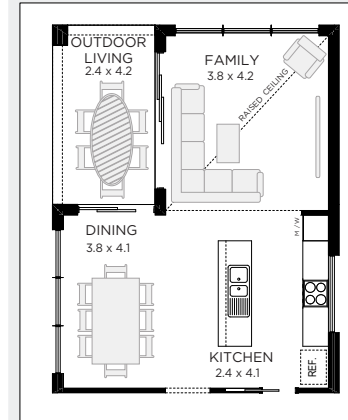

9m

Width 7.67m  
Depth 19.55m  
Sqm 206  
Sq 22

BED 3  
BATH 2.5  
CARS 1

ALTERNATE  
FLOORPLAN  
SIZES

FLOOR PLAN

UPGRADE OPTIONS

FAMILY, DINING &  
OUTDOOR LIVING UPGRADE

OUTDOOR LIVING ONLY