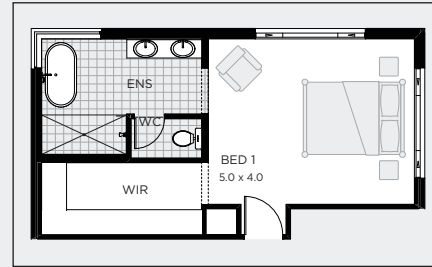

**SANTORINI 367
DISPLAY OPTION**

ON DISPLAY
at BOX HILL

SANTORINI 367

STANDARD FLOOR PLAN
OUTDOOR LIVING / STUDY / RUMPUS / THEATRE

TO FIT LOT SIZE

12.5m

BED 5
BATH 3.5
CARS 2

Sq 39.5
Sqm 366.95
Width 10.55m
Depth 22.61m

Floor plans also available in 38 and 36 squares.