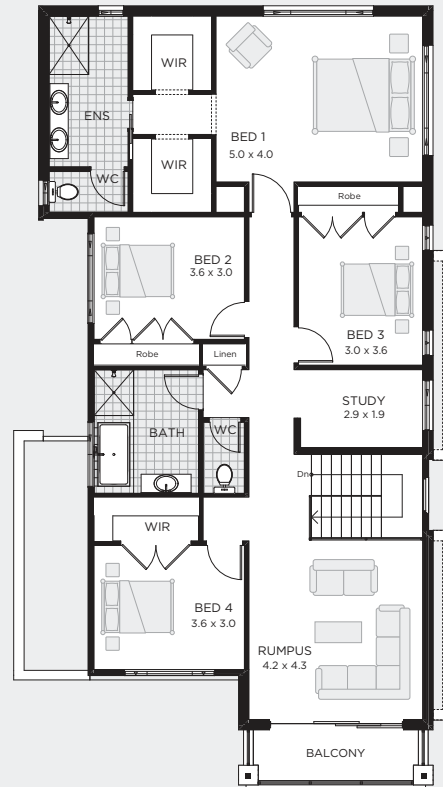

**SANTORINI 367
DISPLAY OPTION**

ON DISPLAY
at BOX HILL

SANTORINI 367

STANDARD FLOOR PLAN
OUTDOOR LIVING / STUDY / RUMPUS / THEATRE

TO FIT LOT SIZE

12.5m

BED 5
BATH 3.5
CARS 2

Sq 39.5
Sqm 366.95
Width 10.55m
Depth 22.61m

Floor plans also available in 38 and 36 squares.