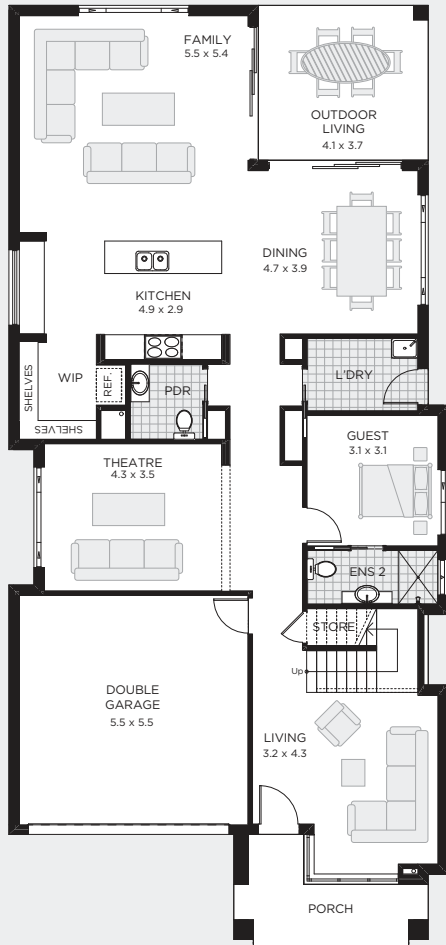

**SANTORINI 367
DISPLAY OPTION**

ON DISPLAY
at BOX HILL

SANTORINI 367

STANDARD FLOOR PLAN
OUTDOOR LIVING / STUDY / RUMPUS / THEATRE

TO FIT LOT SIZE

12.5m

BED 5
BATH 3.5
CARS 2

Sq 39.5
Sqm 366.95
Width 10.55m
Depth 22.61m

Floor plans also available in 38 and 36 squares.