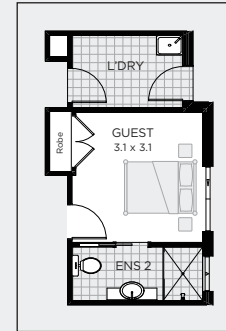

**SANTORINI 367
DISPLAY OPTION**

ON DISPLAY
at BOX HILL

SANTORINI 367

STANDARD FLOOR PLAN
OUTDOOR LIVING / STUDY / RUMPUS / THEATRE

TO FIT LOT SIZE

12.5m

BED 5
BATH 3.5
CARS 2

Sq 39.5
Sqm 366.95
Width 10.55m
Depth 22.61m

Floor plans also available in 38 and 36 squares.