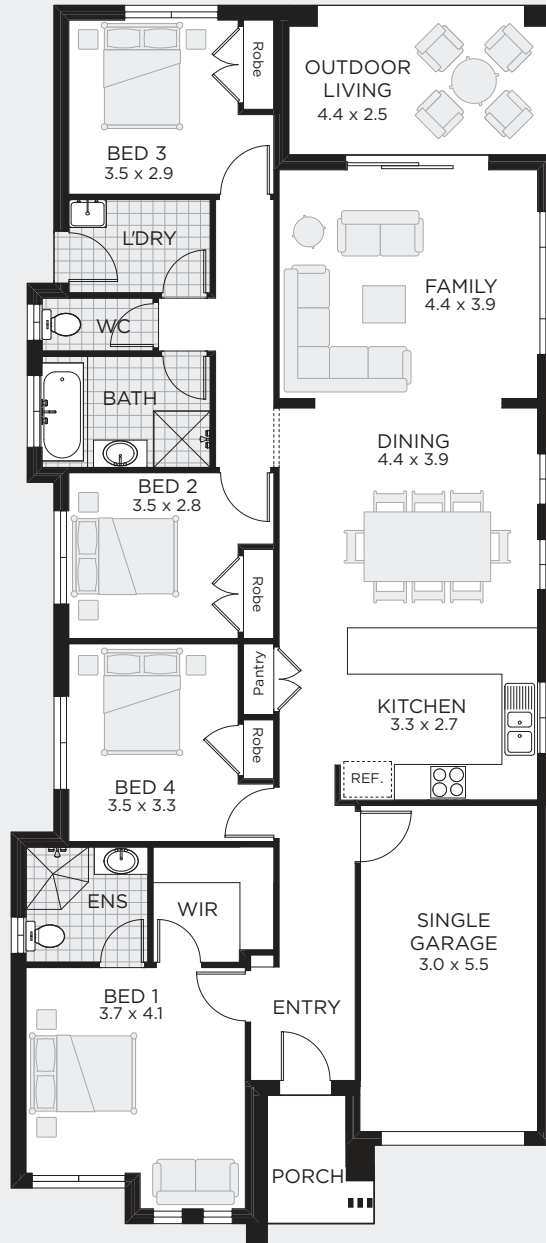

# MEDWAY

SINGLE STOREY DESIGN

ASCENT FACADE

**CHAMPION**  
HOMES

# MEDWAY 173

## OUTDOOR LIVING

TO FIT LOT SIZE  
**11m**

<b>BED</b>	<b>4</b>	Sq	19
<b>BATH</b>	<b>2</b>	Sqm	173.21
<b>CARS</b>	<b>1</b>	Width	9.11m
		Depth	20.87m

ASCENT

CONTEMPORARY

MODERN

VOGUE

TREND